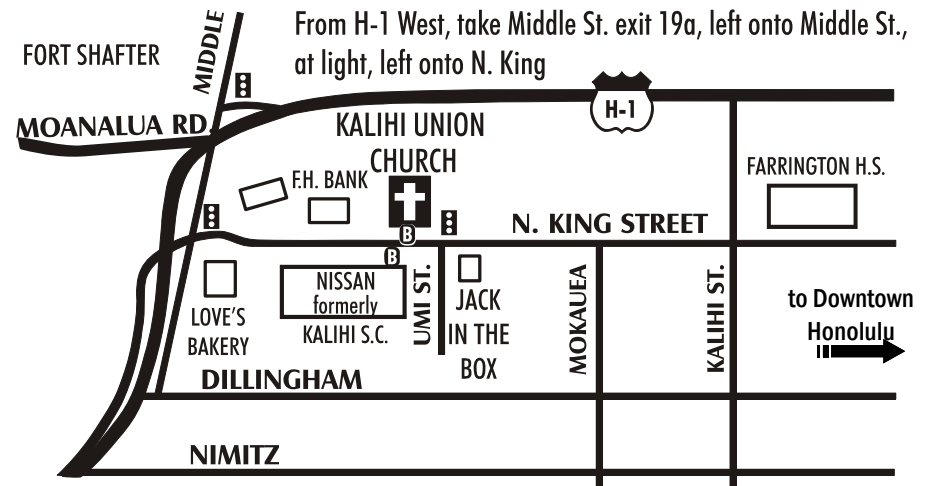

KALIHI UNION CHURCH • 2214 N. King St.
Honolulu • ph. 841-702 • www.kalihiunion.org

MAP TO KALIHI UNION CHURCH 2214 N. KING ST.

- From Moanalua take Ft. Shafter/King St. exit
- From H-1 East (Airport) Viaduct, take Middle St./Dillingham exit 18b. Stay in left lane, Middle St. exit - turn left onto Middle St. at light; at next light, turn right onto N. King St.

KEY

ⓑ = Bus Stop (Bus #1, 7, A Express)

ⓑ = Traffic Light